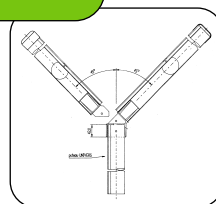

Fitted with extensions