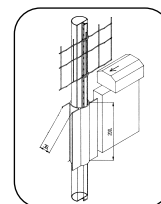

Fitted with plate guide for concrete base